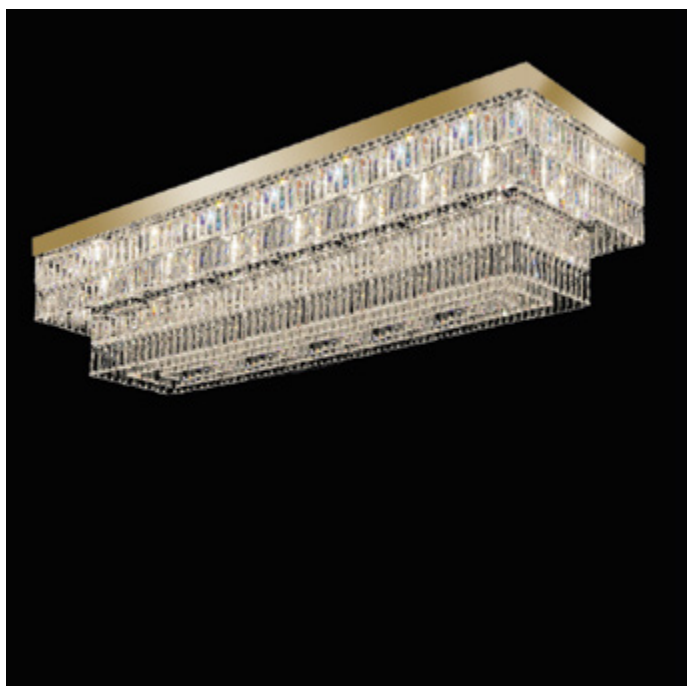

Regal

design: AGGIOLIGHT • 2014

9045/18PL

L. 300 CM • L.50 CM • H. 50 CM
18 X G9 MAX 33W

Customization: light / light control / finishing / dimension

Yasi

design: AGGIOLIGHT • 2014

9055/1PL

D. 80 CM • H. 30 CM

10MT X HIGH BRIGHTNESS LED STRIP

14,4W/MT 1200LUMENS/MT DRIVER INCLUDED

Customization: light / light control / finishing / dimension