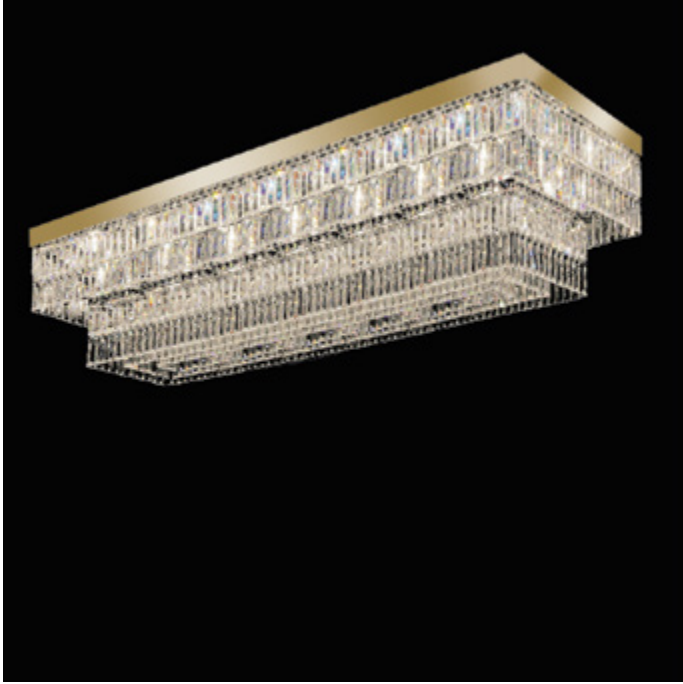

Regal

design: AGGIOLIGHT • 2014

9045/18PL

L. 300 CM • L.50 CM • H. 50 CM
18 X G9 MAX 33W

Customization: light / light control / finishing / dimension

Yasi

design: AGGIOLIGHT • 2014

9055/1PL

D. 80 CM • H. 30 CM

10MT X HIGH BRIGHTNESS LED STRIP

14,4W/MT 1200LUMENS/MT DRIVER INCLUDED

Customization: light / light control / finishing / dimension