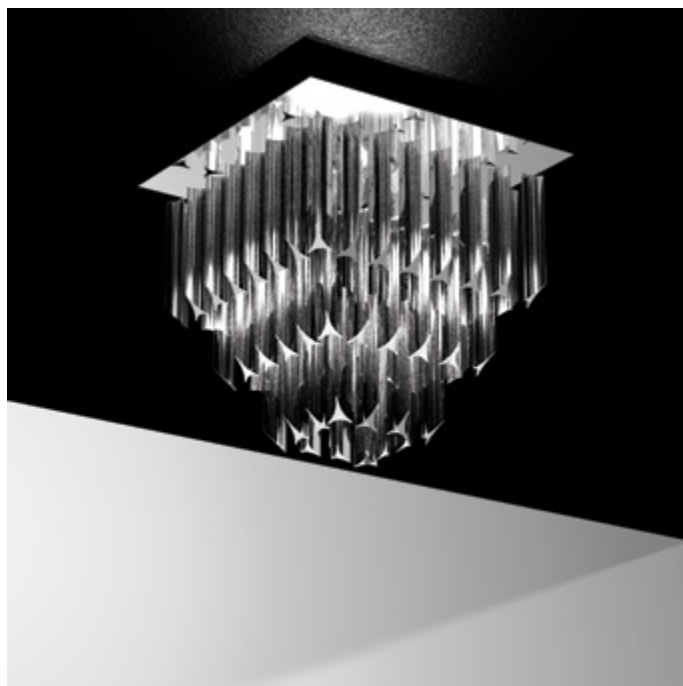

Syrus & Glacial

design: AGGIOLIGHT • 2014

9041/20

D. 50 CM • H. 245 CM
20 X E14 MAX 33W

Customization: light / light control / finishing / dimension / cluster

9053/6s

D. 50 CM • H. 40 CM
6 X G9 MAX 33W

Customization: light / light control / finishing / dimension / cluster

9053/4PL

L. 35 CM • L. 35 CM • H. 350 CM
4 X E14 MAX 33W

Customization: light / light control / finishing / dimension / cluster