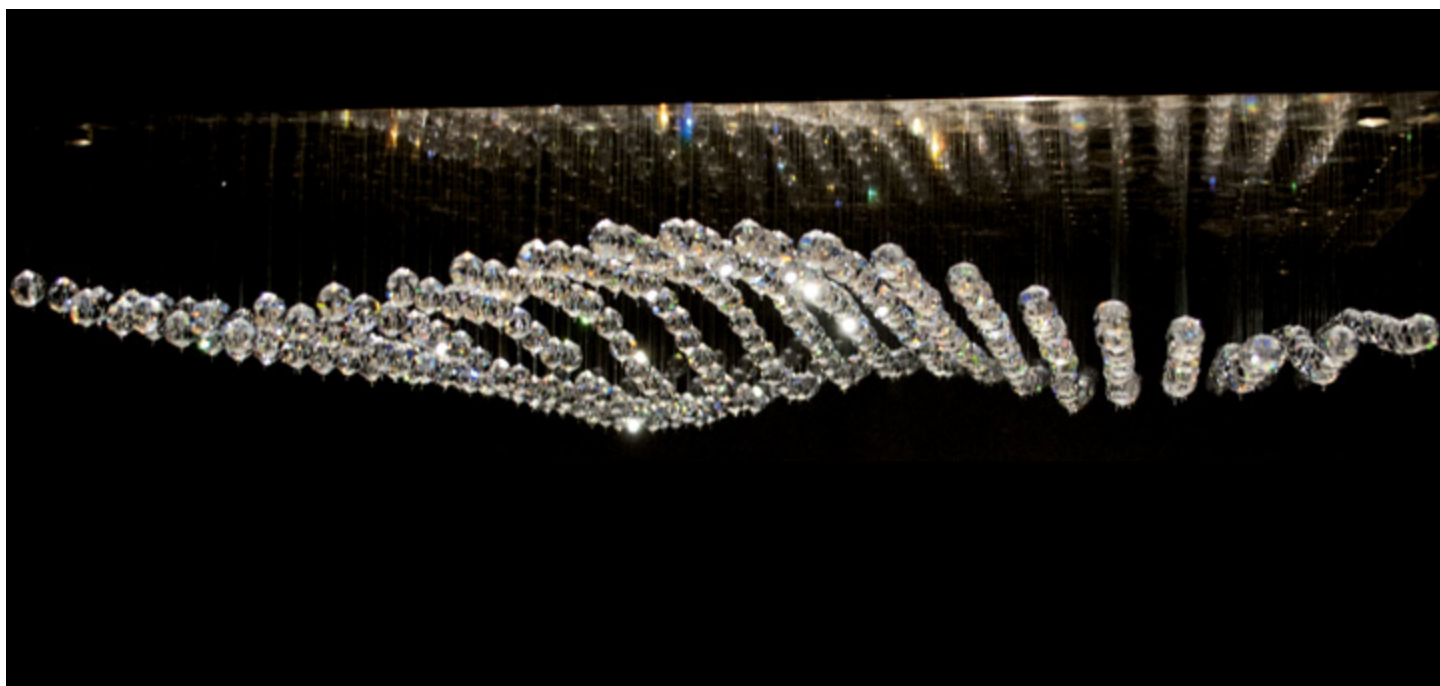

Crystal Sea

design: Arch. Alessandro Mognato • 2014

9023/1-MODULE

L. 100 CM • L. 100 CM • H. 30 CM MODULE

5 X COB LED 5W

DRIVER INCLUDED

Customization: light / light control / finishing / dimension / cluster